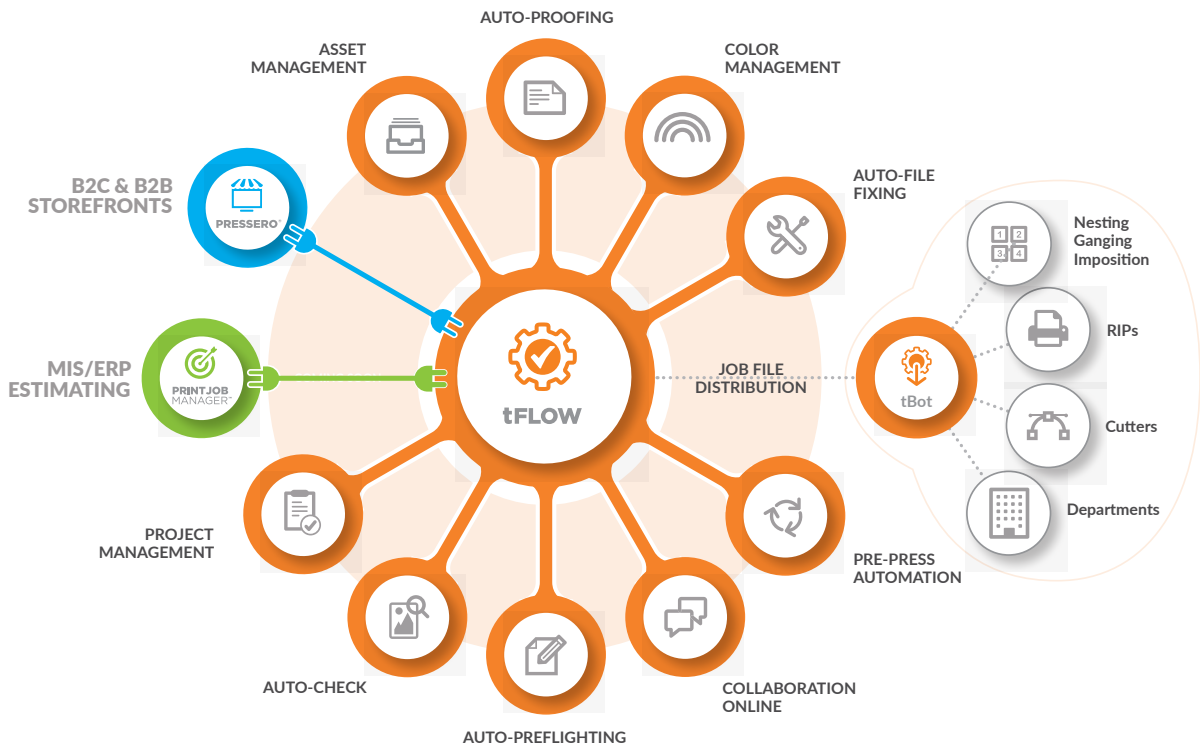

tFLOW

AUTOMATED PREPRESS WORKFLOW SYSTEM

Manage customer jobs, files and deadlines easily and quickly

Aleyant tFLOW simplifies difficult file management tasks to optimize efficiency and production throughput, by providing **online preflighting and collaboration**, automatic proof creation, file submission, asset and project management, **file fixing**, **automated prepress**, color management, imposition and reporting.

100% connectivity

With management and preprinting systems

Prepress automation

Automate repetitive prepress tasks

Eliminate errors

It eliminates redundant manual touch points

Auto preflighting

Files are not just checked, but also fixed automatically

Online collaboration

You will be able to collaborate realtime

Increase profits

tFLOW will allow you to run more jobs

Avoid delays, missed deadlines and costly mistakes

tFLOW eliminates redundant manual touch points

Our automation print software reduces manual touches, errors and production time for your print shop. With it, you can connect online design to B2C and B2B online print stores. Connect your print store to estimating, production management and to customer service and prepress automation. You can use Aleyant software products separately, together or with over 1500 third-party apps via direct API or Zapier. Start Automating Your Success today at aleyant.com.